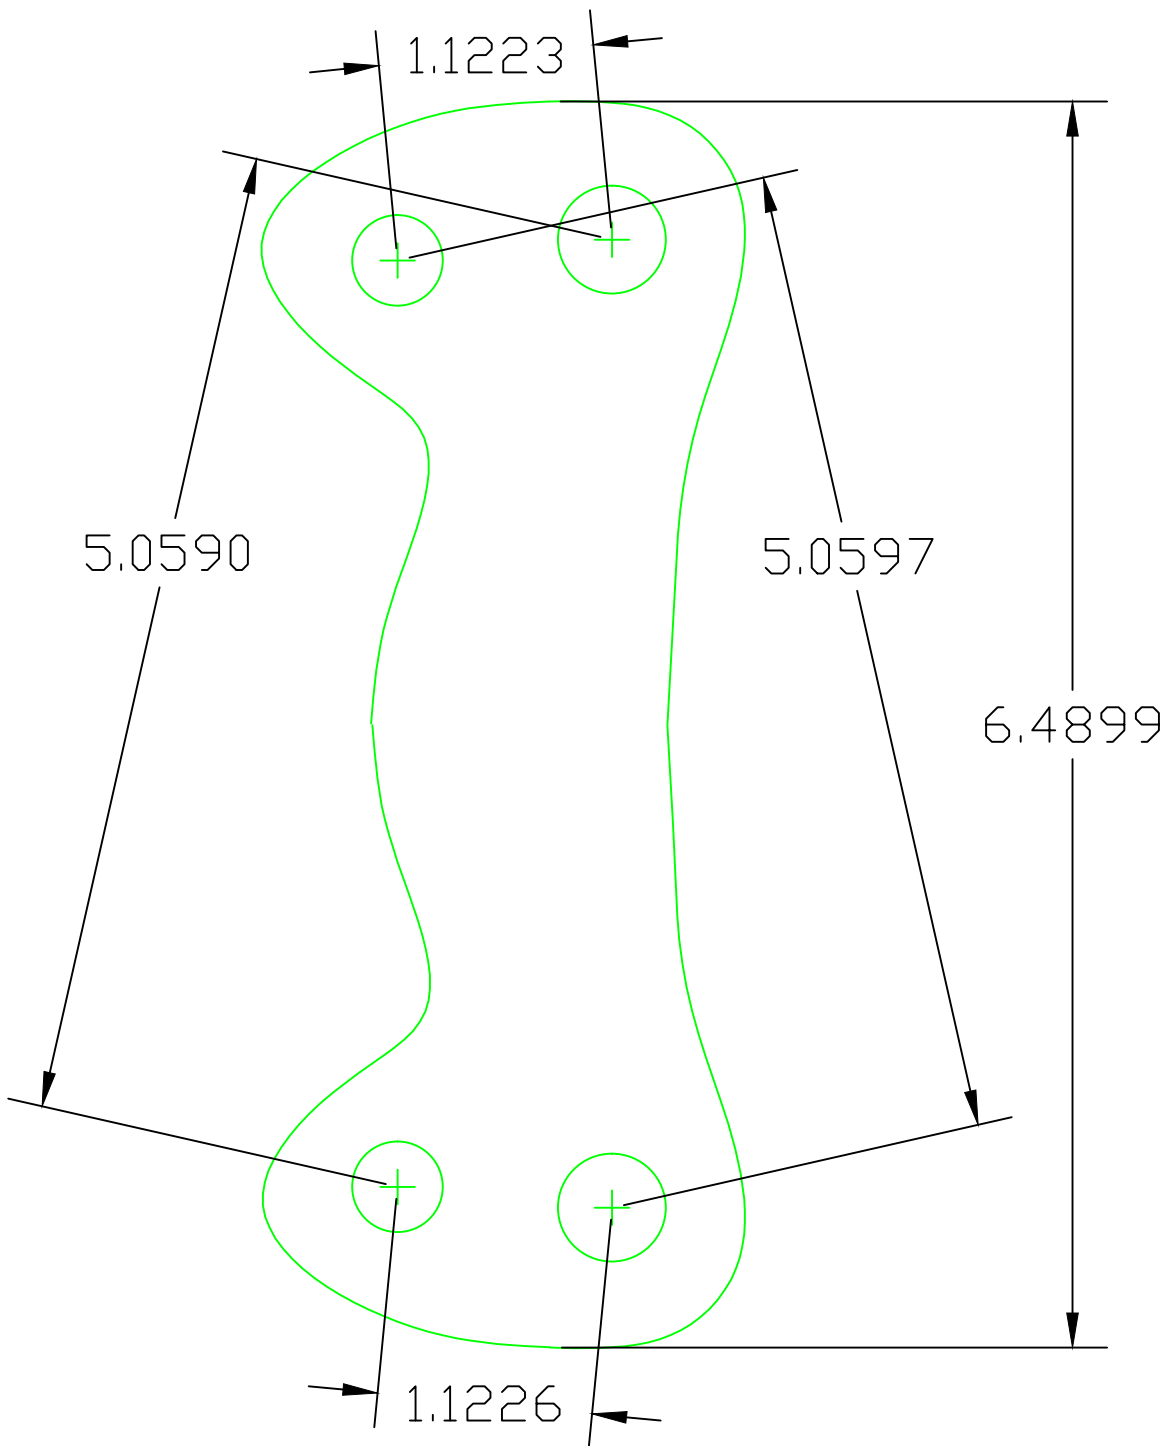

Material to be .5" thick.

Legal (8.50 x 14.00 Inches), 1:1, Creator: Thirdgen.ord user "vexter",
Brake Install How-to: LukeSkaff.com